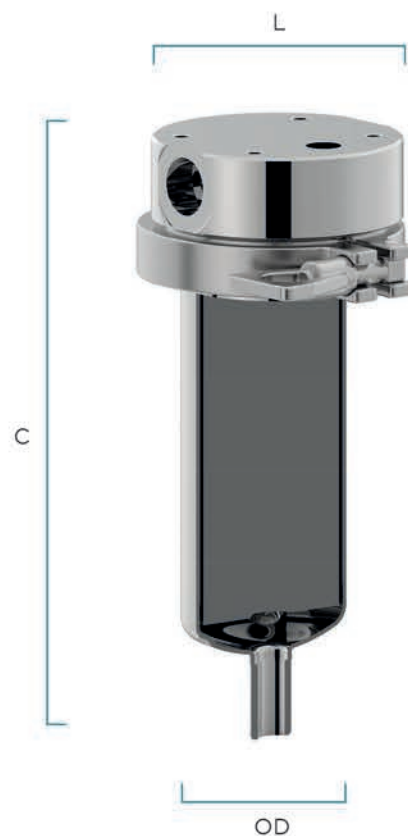

Single cartridge filter housing, designed to enhance drainability for food and beverage applications.

- Single cartridge 2.5" and 5"
- Food and beverage grade surface finishing
- Suitable for SIP and CIP
- Materials full traceability
- 316L/1.4404 Stainless Steel and automatic welding ensure corrosion resistance and durability
- Designed according to Pressure Equipment Directive (PED)
- ATEX Compliance
- Food Grade Compliance: CE 1935/2004
- Gasket Compliance: FDA - USP Class VI
- Proprietary closure systems simplify operations
- Customizable with optional accessories
- Certificates: 3.1 EN 10204
- User-manual and declaration of conformity included

SELECTION CRITERIA

SPECIFICATIONS

Dimensions are for housings with TC connections. Other information available on the technical documentation.
All dimensions are in mm (inches).

No Cartridges	Cartridges Height	L	C	OD
1	2.5"	78 (3.07)	112 (4.41)	63.5 (2.50)
1	5"	78 (3.07)	198 (7.80)	63.5 (2.50)

Material of Construction (Wetted Parts)	316L / 1.4404
No. Of Cartridges	1
Cartridge Socket	Internal O-Ring 116
In/Out Connections	BSP, Clamp ASME BPE
Drains and Vent	BSP
Pressure (PS) min-max	-1 ÷ 10 bar (-14 ÷ 145 psi)
Temperature (TS) min-max	-20° ÷ 150°C (-4° ÷ 302°F)
External Surface	Mirror Polishing
Internal Surface	Mirror Polishing
Internal Roughness	Ra<0.8µm (Ra<32µin)
ATEX Regulation	Compliant with EU Directive
PED 2014/68/EU	Liquid and Gas, PED Fluid Group 1&2
Design Code	EN 13445
Gasket Compliance	EU 1935/2004 - FDA - USP VI