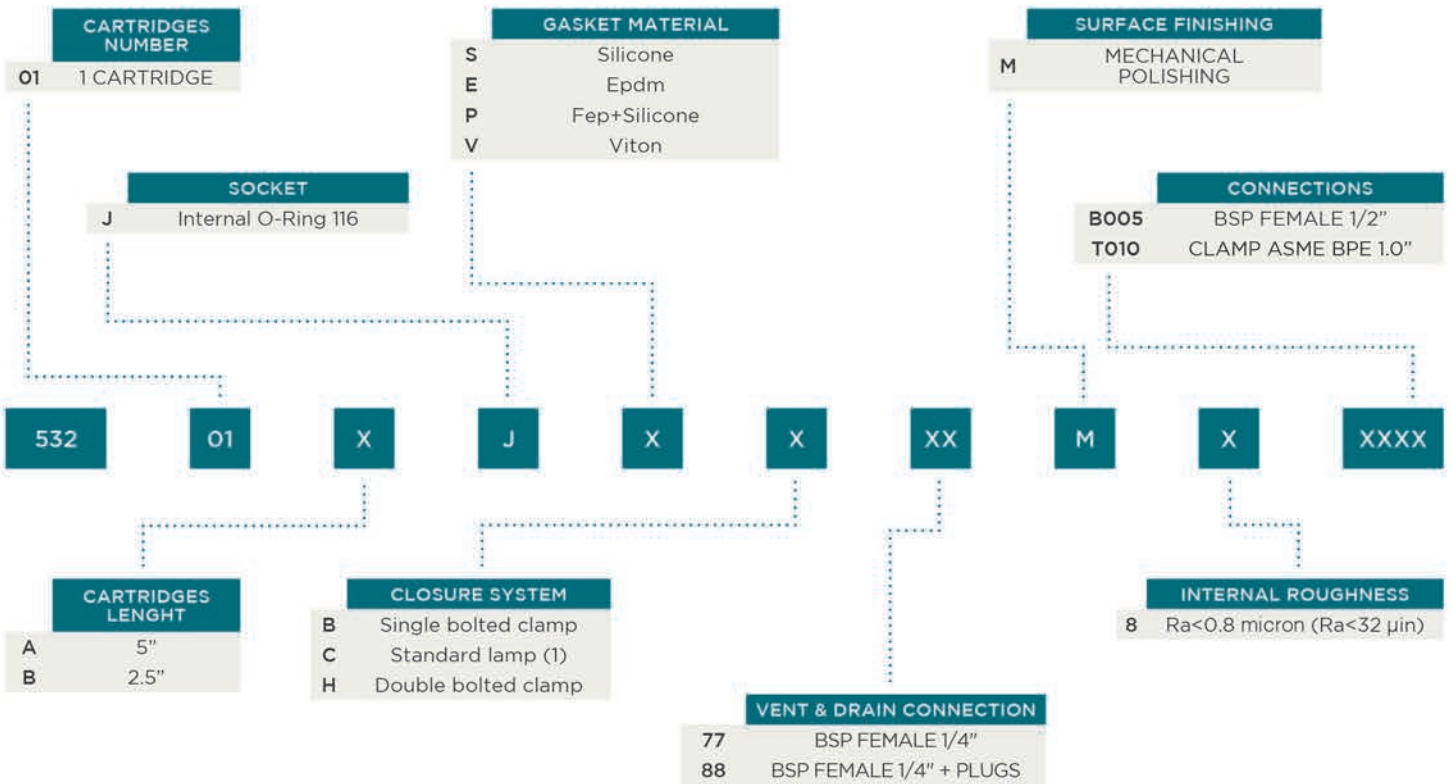

Hall Pyke

Filter Housings

CMP Series

Food & beverage filter housing for liquid & gas

The SMART choice for filtration

APPLICATIONS

Food & Beverage fluids
 Technical gases

FEATURES & BENEFITS

Single cartridge filter housing, designed to enhance drainability for food and beverage applications.

- Single cartridge 2.5" and 5"
- Food and beverage grade surface finishing
- Suitable for SIP and CIP
- Materials full traceability
- 316L/1.4404 Stainless Steel and automatic welding ensure corrosion resistance and durability
- Designed according to Pressure Equipment Directive (PED)
- ATEX Compliance
- Food Grade Compliance: CE 1935/2004
- Gasket Compliance: FDA - USP Class VI
- Proprietary closure systems simplify operations
- Customizable with optional accessories
- Certificates: 3.1 EN 10204
- User-manual and declaration of conformity included

SELECTION CRITERIA

SPECIFICATIONS

Dimensions are for housings with TC connections. Other information available on the technical documentation.
All dimensions are in mm (inches).

No Cartridges	Cartridges Height	L	C	OD
1	2.5"	78 (3.07)	112 (4.41)	63.5 (2.50)
1	5"	78 (3.07)	198 (7.80)	63.5 (2.50)

Material of Construction (Wetted Parts)	316L / 1.4404
No. Of Cartridges	1
Cartridge Socket	Internal O-Ring 116
In/Out Connections	BSP, Clamp ASME BPE
Drains and Vent	BSP
Pressure (PS) min-max	-1 ÷ 10 bar (-14 ÷ 145 psi)
Temperature (TS) min-max	-20° ÷ 150°C (-4° ÷ 302°F)
External Surface	Mirror Polishing
Internal Surface	Mirror Polishing
Internal Roughness	Ra<0.8µm (Ra<32µin)
ATEX Regulation	Compliant with EU Directive
PED 2014/68/EU	Liquid and Gas, PED Fluid Group 1&2
Design Code	EN 13445
Gasket Compliance	EU 1935/2004 - FDA - USP VI